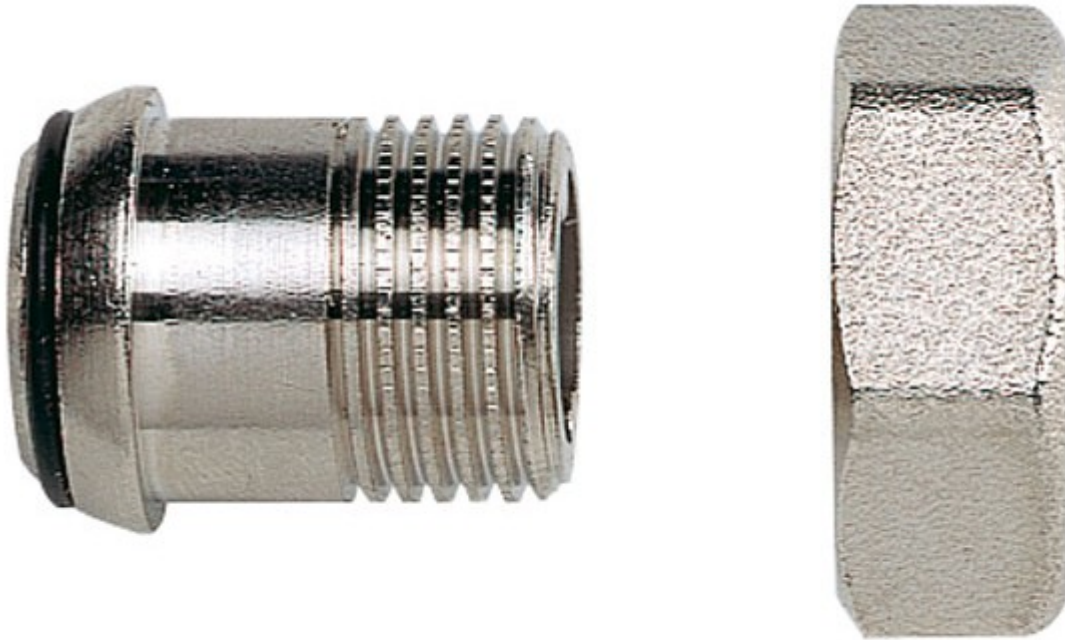

spare parts

art. 360

description

Nut and pipe union with spherical seat.
Soft seal on valve side.

code	dimension		
0036010012	1/2	10	-
0036010034	3/4	10	-
0036010038	3/8	10	-
0036010100	1"	10	-
0036010114	1" 1/4	10	-